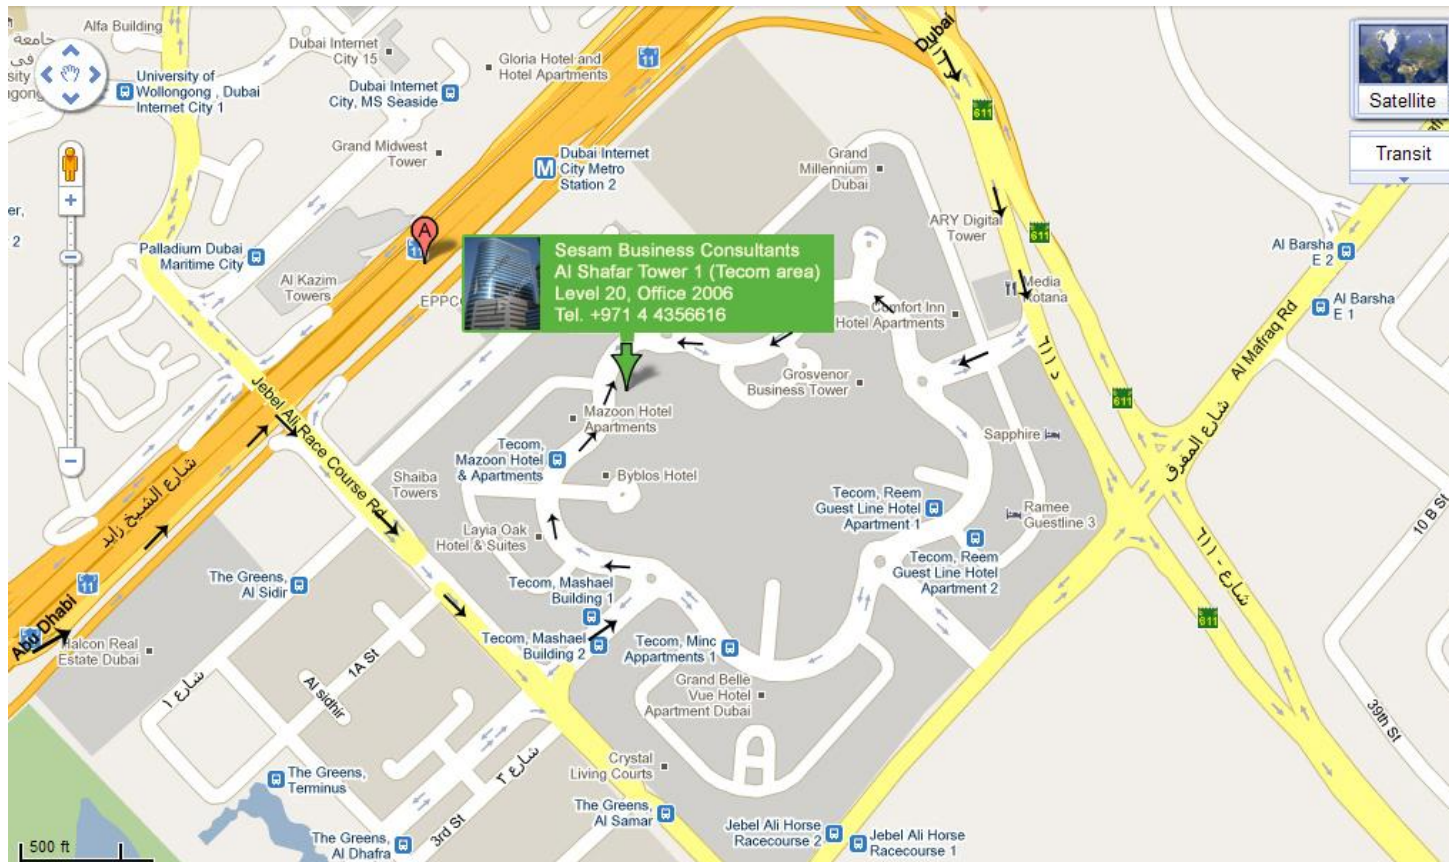

New Sesam Dubai office location

Directions from Dubai:

1. Take Hessa Street exit from Sheikh Zayed Road, towards The Greens (through the tunnel).
2. Take a right at Media Rotana Hotel, then take the first exit at the roundabout; follow the road, then take the second exit at the roundabout.
3. You will see Al Shafar Tower 1 on your left side.

Directions from Abu Dhabi:

1. Take The Greens exit from Sheikh Zayed Road and follow the signs for The Greens onto Jebel Ali Racecourse Road.
2. Take a left at the traffic lights towards Tecom, then take the second exit in the roundabout and follow the road.
3. You will see Al Shafar Tower 1 on your right side.