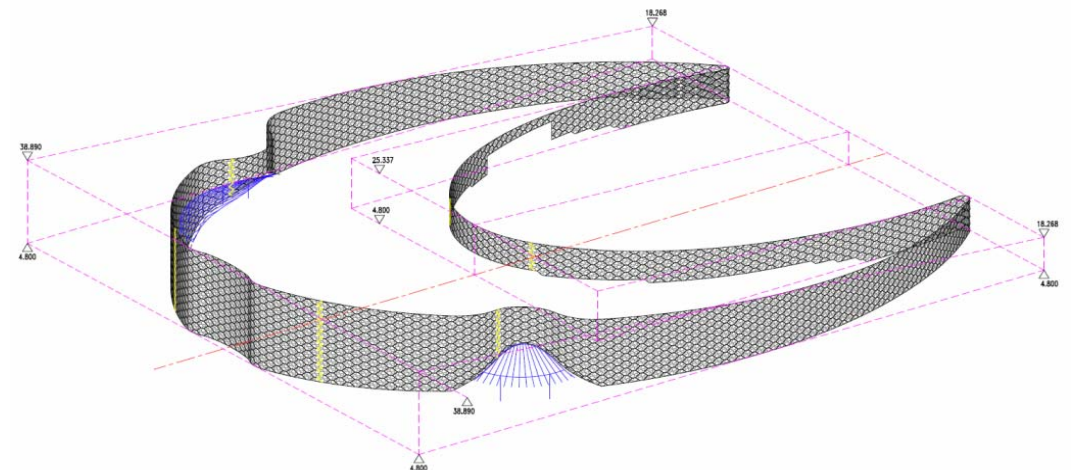

T-Mobile, Bonn

Beijing, China 2008

Sexy it up with LED ?

Torre Agbar Barcelona, Spain 2005

Statement 4

Light can hide architecture
(principle of hierarchy)

Facade acts as a substructure for Light

Suzhou, China

Kardorff Ingenieure Lichtplanung

Bilder: Philips GmbH

Facade acts as a substructure for Light

Suzhou, China

Kardorff Ingenieure Lichtplanung

Bilder: Philips GmbH

Statement 3

The Media Façade needs
attention
(principle of perspective)