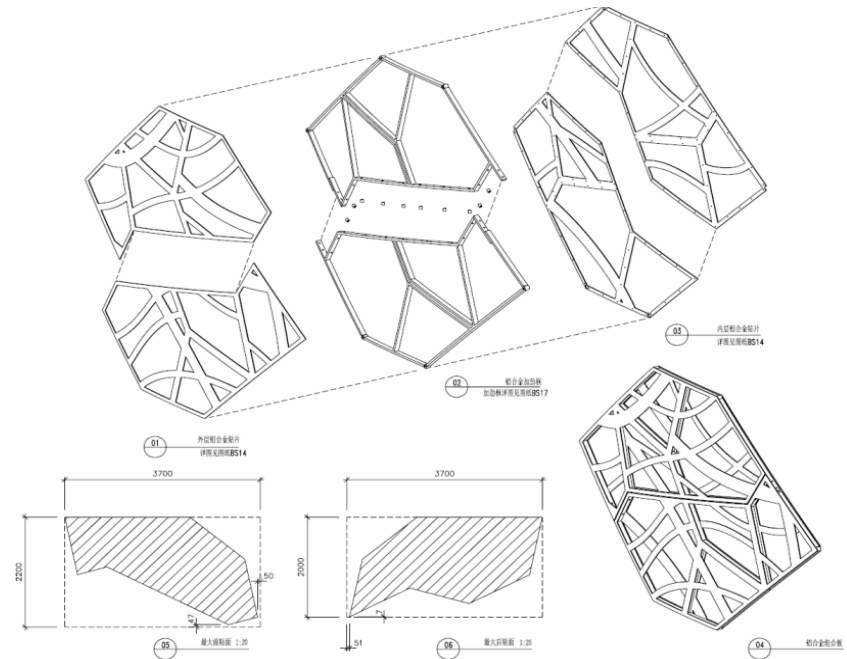

T-Mobile, Bonn

Beijing, China 2008

Sexy it up with LED ?

Torre Agbar Barcelona, Spain 2005

Statement 4

Light can hide architecture
(principle of hierarchy)

Facade acts as a substructure for Light

Suzhou, China

Kardorff Ingenieure Lichtplanung

Bilder: Philips GmbH

Facade acts as a substructure for Light

Suzhou, China

Kardorff Ingenieure Lichtplanung

Bilder: Philips GmbH

Statement 3

The Media Façade needs
attention
(principle of perspective)